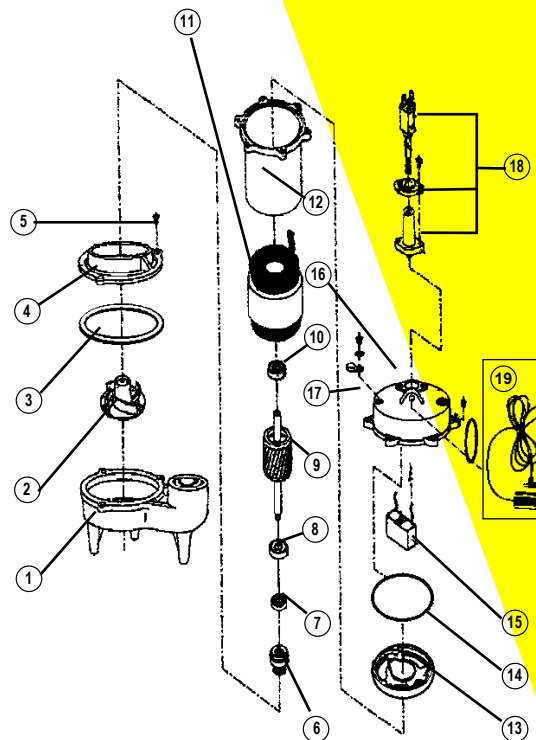

400419T
Submersible
sewage
package
repair pieces

PIECES:

REF	#ITEMS	DESCRIPTIONS
		400505 pump
1	450525	Volute base
2	450528	Impeller
3	450529	Rubber gasket
4	450526	Volute cover
5	450533	Pump body screw
6	350278	Mechanical seal
7	350125	Oil seal
8	350340	Lower bearing
9	350271	Rotor
10	350340	Upper bearing
11	350272	Stator
12	450532.1	Stator housing
13	350286.1	Bearing housing
14	350118	Pump Gasket
15	350273	Capacitor
16	350288	Upper casing
17	350289	Screw
18	350294	Power cable
19	450453	Mechanical switch

REF	#ITEMS	DESCRIPTIONS
		450452 tank
1	450489	Cover
2	450494	Flange
3	450496	Flange "O" ring
4	450487	Seal
5	450491	4" lock nut
6	450492	4" "O" ring

**Repair parts may be ordered from your authorized point of sale
or from BUR-CAM PUMPS
call us 514. 337.4415 or 1.800.361.1820**