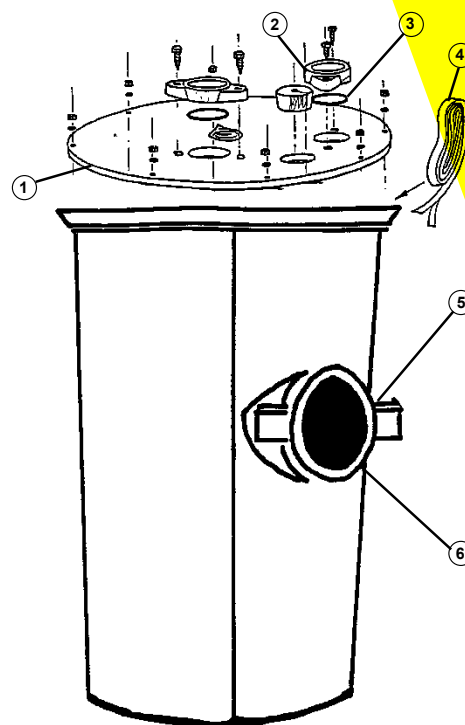

400419T
Submersible
sewage
package
repair pieces

PIECES:

REF	#ITEMS	DESCRIPTIONS
		400505 pump
1	450525	Volute base
2	450528	Impeller
3	450529	Rubber gasket
4	450526	Volute cover
5	450533	Pump body screw
6	350278	Mechanical seal
7	350125	Oil seal
8	350340	Lower bearing
9	350271	Rotor
10	350340	Upper bearing
11	350272	Stator
12	450532.1	Stator housing
13	350286.1	Bearing housing
14	350118	Pump Gasket
15	350273	Capacitor
16	350288	Upper casing
17	350289	Screw
18	350294	Power cable
19	450453	Mechanical switch

REF	#ITEMS	DESCRIPTIONS
		450452 tank
1	450489	Cover
2	450494	Flange
3	450496	Flange "O" ring
4	450487	Seal
5	450491	4" lock nut
6	450492	4" "O" ring

**Repair parts may be ordered from your authorized point of sale
or from BUR-CAM PUMPS
call us 514. 337.4415 or 1.800.361.1820**