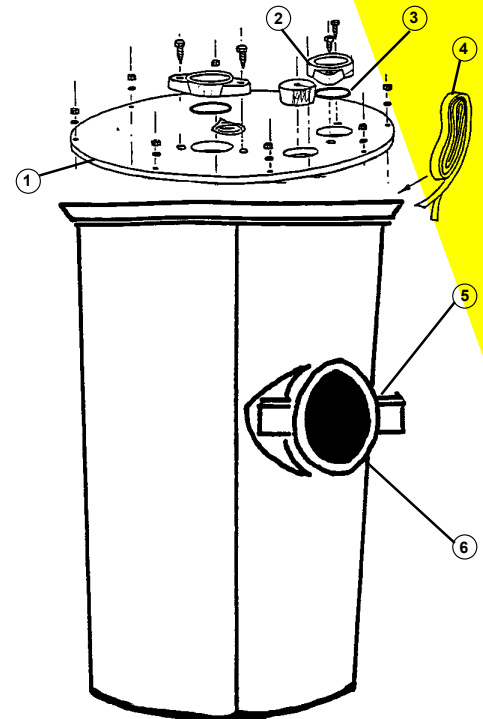

400411T

Submersible sewage package repair pieces

PIÈCES :

REF	#ITEMS	DESCRIPTIONS	400401T pump
1	400353	Power cable	
2	300487	Handle	
3	400355	Stator	
4	400356	Motor upper plate	
5	400357	Motor cover	
6	400358	Seal plate	
7	400359	Motor base plate	
8	400360	Pump casing	
9	400361	Impeller	
10	400362	Bottom plate	
11	400363	Oil seal	
12	400364	Mechanical seal	
13	350335	Upper bearing	
14	506031	Lower bearing	
15	400367	Rotor & shaft	
16	400368	Capacitor	
17	400369	Motor casing	
18	400370	Top gasket	
19	400371	Seal plate "O" ring	
20	400374	Oil seal bushing	
21	450453	Mechanical switch	
22	400375	"O" ring motor base (2)	
23	450700	Cable / screws of handle (4)	
24	450701	Bolts housing & cover (8)	
25	450702	Screws (4)	
26	450703	Plate base screws (3)	
27	300485	Discharge adaptor	
28	450704	Capacitor clamp	
29	450705	Long bolts (4)	

450452 Tank

1	450489	Cover
2	450494	Flange
3	450496	Flange "O" ring
4	450487	Seal
5	450491	4" lock nut
6	450492	4" "O" ring

Repair parts may be ordered from your authorized point of sale
or from **BUR-CAM PUMPS**
call us 514. 337.4415 or 1.800.361.1820