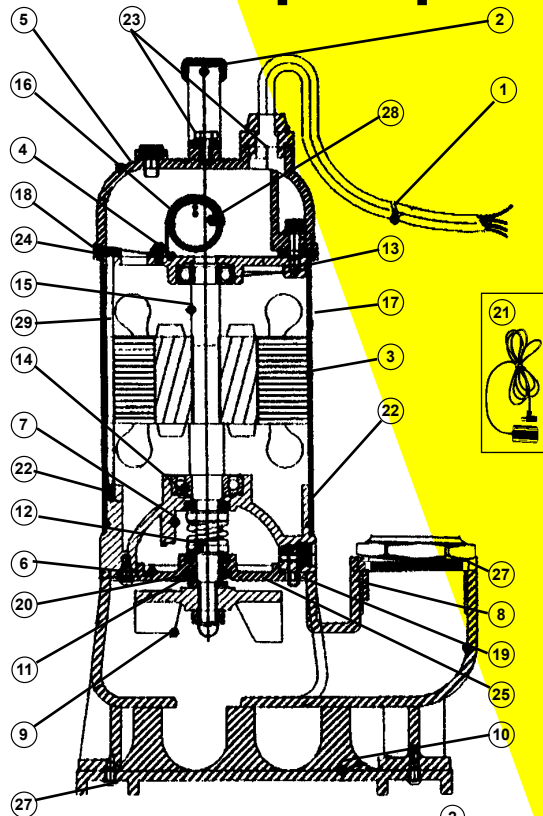

400411T

Submersible sewage package repair pieces

PIÈCES :

REF	#ITEMS	DESCRIPTIONS	400401T pump
1	400353	Power cable	
2	300487	Handle	
3	400355	Stator	
4	400356	Motor upper plate	
5	400357	Motor cover	
6	400358	Seal plate	
7	400359	Motor base plate	
8	400360	Pump casing	
9	400361	Impeller	
10	400362	Bottom plate	
11	400363	Oil seal	
12	400364	Mechanical seal	
13	350335	Upper bearing	
14	506031	Lower bearing	
15	400367	Rotor & shaft	
16	400368	Capacitor	
17	400369	Motor casing	
18	400370	Top gasket	
19	400371	Seal plate "O" ring	
20	400374	Oil seal bushing	
21	450453	Mechanical switch	
22	400375	"O" ring motor base (2)	
23	450700	Cable / screws of handle (4)	
24	450701	Bolts housing & cover (8)	
25	450702	Screws (4)	
26	450703	Plate base screws (3)	
27	300485	Discharge adaptor	
28	450704	Capacitor clamp	
29	450705	Long bolts (4)	

450452 Tank

1	450489	Cover
2	450494	Flange
3	450496	Flange "O" ring
4	450487	Seal
5	450491	4" lock nut
6	450492	4" "O" ring

Repair parts may be ordered from your authorized point of sale
or from **BUR-CAM PUMPS**
call us 514. 337.4415 or 1.800.361.1820