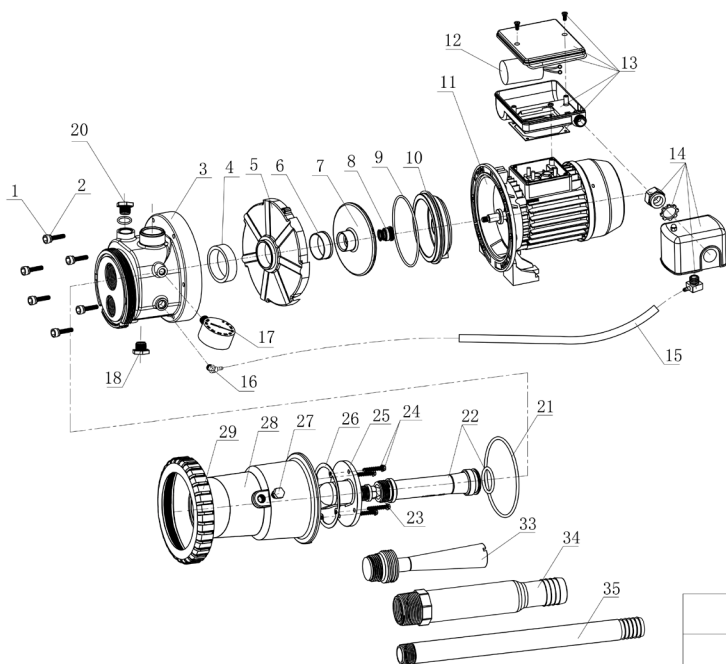

REPAIR PARTS

REF	ITEM	DESCRIPTION	REF	ITEM	DESCRIPTION
1	510121	Pump body screw	18	510135	Drain plug
2	510122	Flat washer	20	510137	Priming plug
3	510123	Pump body	21	510138	O Ring
4	510124	Rubber ring	22	510139	Shallow well venturi#63
5	510125	Diffuser	23	510140	Nozzle#17
6	510126	Shaft sleeve	24	510141	Screw
7	510127	Impeller	25	510142	Inner ejector body
8	510128	Mechanical seal	26	510143	Gasket
9	510129	O ring	27	510144	Plug
10	510130	Seal plate	28	510145	Ejector body
11	510131	Motor	29	510146	Shallow well ejector collar
12	510132	Capacitor	33	510150	Deep well venturi#2
13	510133	Connection box	34	510151	Outlet venturi tube#32
14	750957S	Pressure switch kit	35	510152	Inlet tube connector
15	750748	Tube			
16	510134	Elbow fitting			
17	750769	Pressure gauge			

	EXPLOSION DRAWING
	MODEL : JSP42-391/2T
	ARTICLE NO. :
	DRAWING NO. : 20190316

Repair parts may be ordered your authorized point of sale of from
BURCAM PUMPS