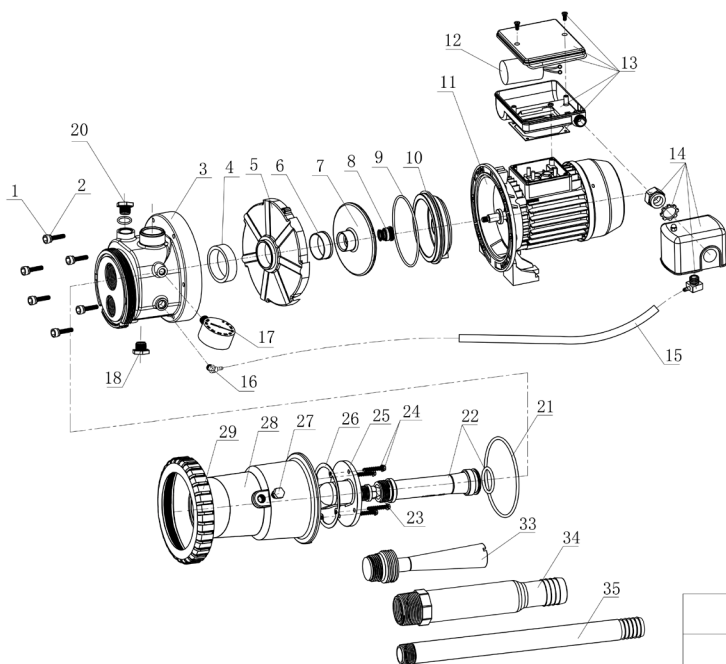

REPAIR PARTS

REF ITEM	DESCRIPTION	REF ITEM	DESCRIPTION
1	510121 Pump body screw	18	510135 Drain plug
2	510122 Flat washer	20	510137 Priming plug
3	510123 Pump body	21	510138 O Ring
4	510124 Rubber ring	22	510139 Shallow well venturi#63
5	510125 Diffuser	23	510140 Nozzle#17
6	510126 Shaft sleeve	24	510141 Screw
7	510127 Impeller	25	510142 Inner ejector body
8	510128 Mechanical seal	26	510143 Gasket
9	510129 O ring	27	510144 Plug
10	510130 Seal plate	28	510145 Ejector body
11	510131 Motor	29	510146 Shallow well ejector collar
12	510132 Capacitor	33	510150 Deep well venturi#2
13	510133 Connection box	34	510151 Outlet venturi tube#32
14	750957S Pressure switch kit	35	510152 Inlet tube connector
15	750748 Tube		
16	510134 Elbow fitting		
17	750769 Pressure gauge		

	EXPLOSION DRAWING
	MODEL : JSP42-391/2T
	ARTICLE NO. :
	DRAWING NO. : 20190316

Repair parts may be ordered your authorized point of sale of from
BURCAM PUMPS