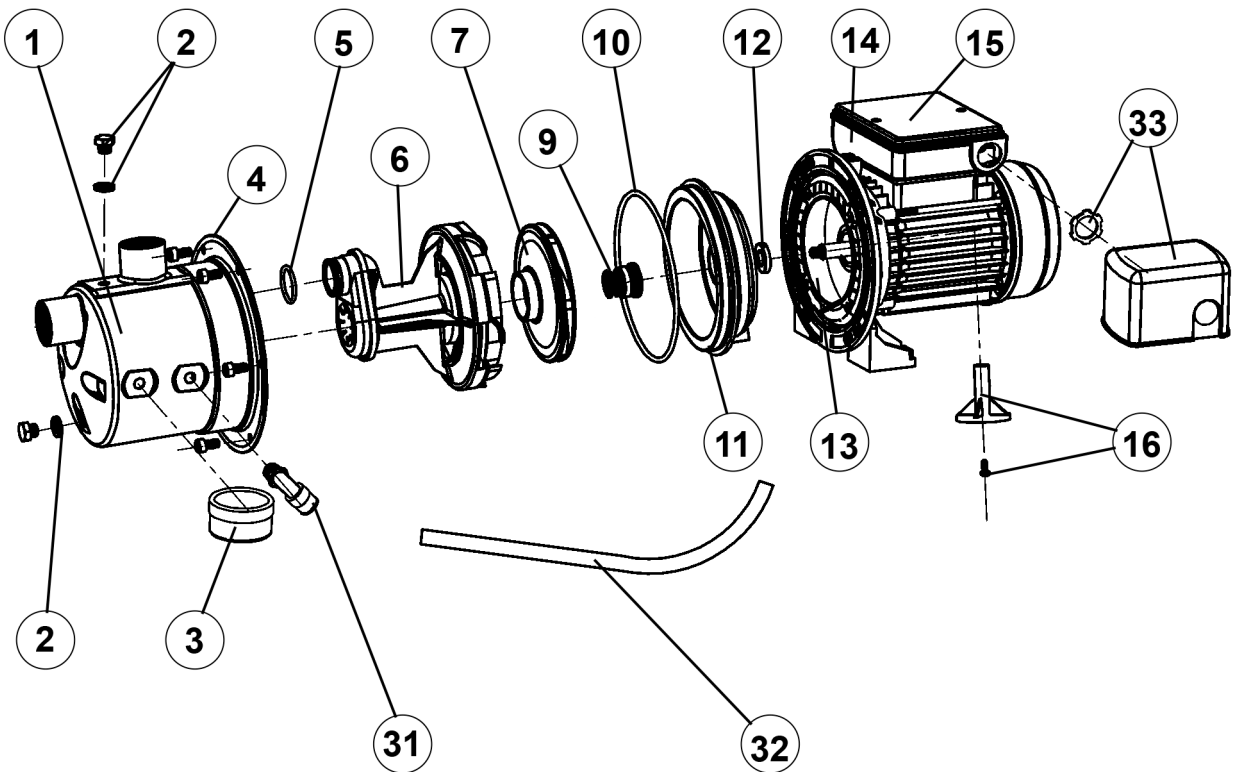

# REPAIR PARTS

REF ITEM DESCRIPTION

- 1 510000 Pump body
- 2 510001 Priming / drainage plugs (2)
- 3 510002 Pressure gauge
- 4 510003 Pump body screw (6)
- 5 510004 Venturi O - Ring
- 6 510005 Venturi / Diffuser
- 7 510006 Impeller

- 9 510008 Mechanical seal
- 10 510009 Seal plate O-Ring

REF ITEM DESCRIPTION

- 11 510010 Seal plate
- 12 510011 Water slinger
- 13 510012 Motor
- 14 510013 Capacitor
- 15 510014 Junction box cover
- 16 510015 Motor foot
- 31 510016 Tube fitting
- 32 510017 Tube
- 33 510018 Pressure switch

506547SS 2009

Repair parts may be ordered from your authorized point of sale or from BURCAM PUMPS